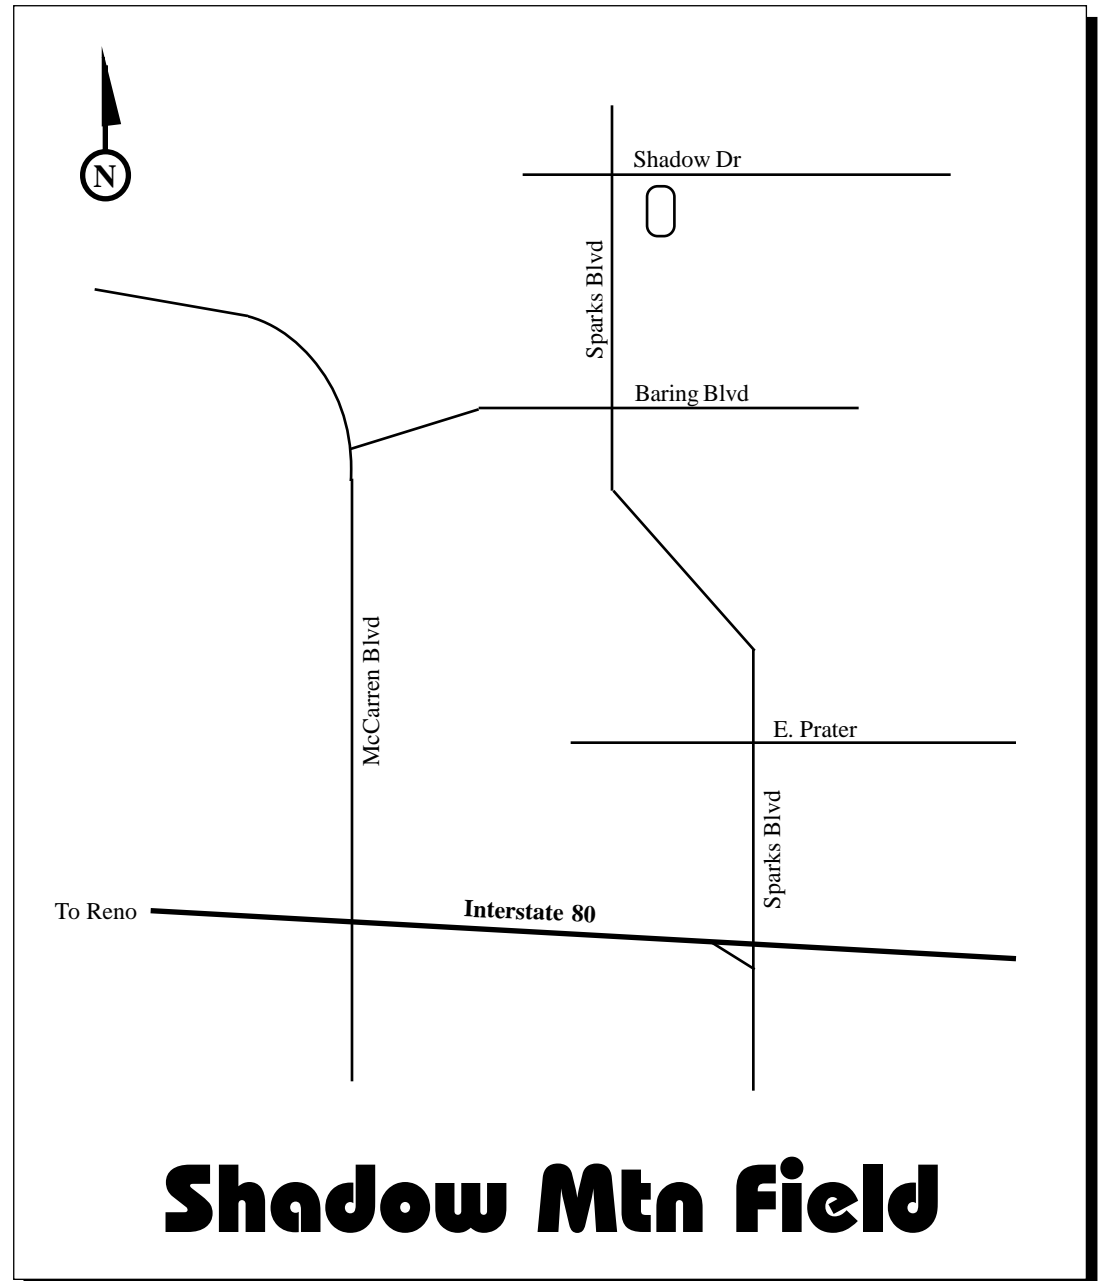

## Travel Directions:

### *General Location - Sparks, Nevada*

Shadow Mtn.Park lies East of the Pyramid Highway and North of Interstate 80, near the Northeast corner of Sparks.

### *Driving Instructions -*

1. Travelling East on I-80, take Sparks Blvd exit.
2. North on Sparks Blvd to Shadow Drive.
3. Park is located in the S.E. corner of intersection.

### *Alternate Route #1 -*

1. From McCarren Avenue turn East on Baring Blvd.
2. Turn North on Sparks Blvd.
3. Proceed North to Shadow Drive.
4. Park is located in the S.E. corner of intersection.

**Great Basin Youth Soccer League**