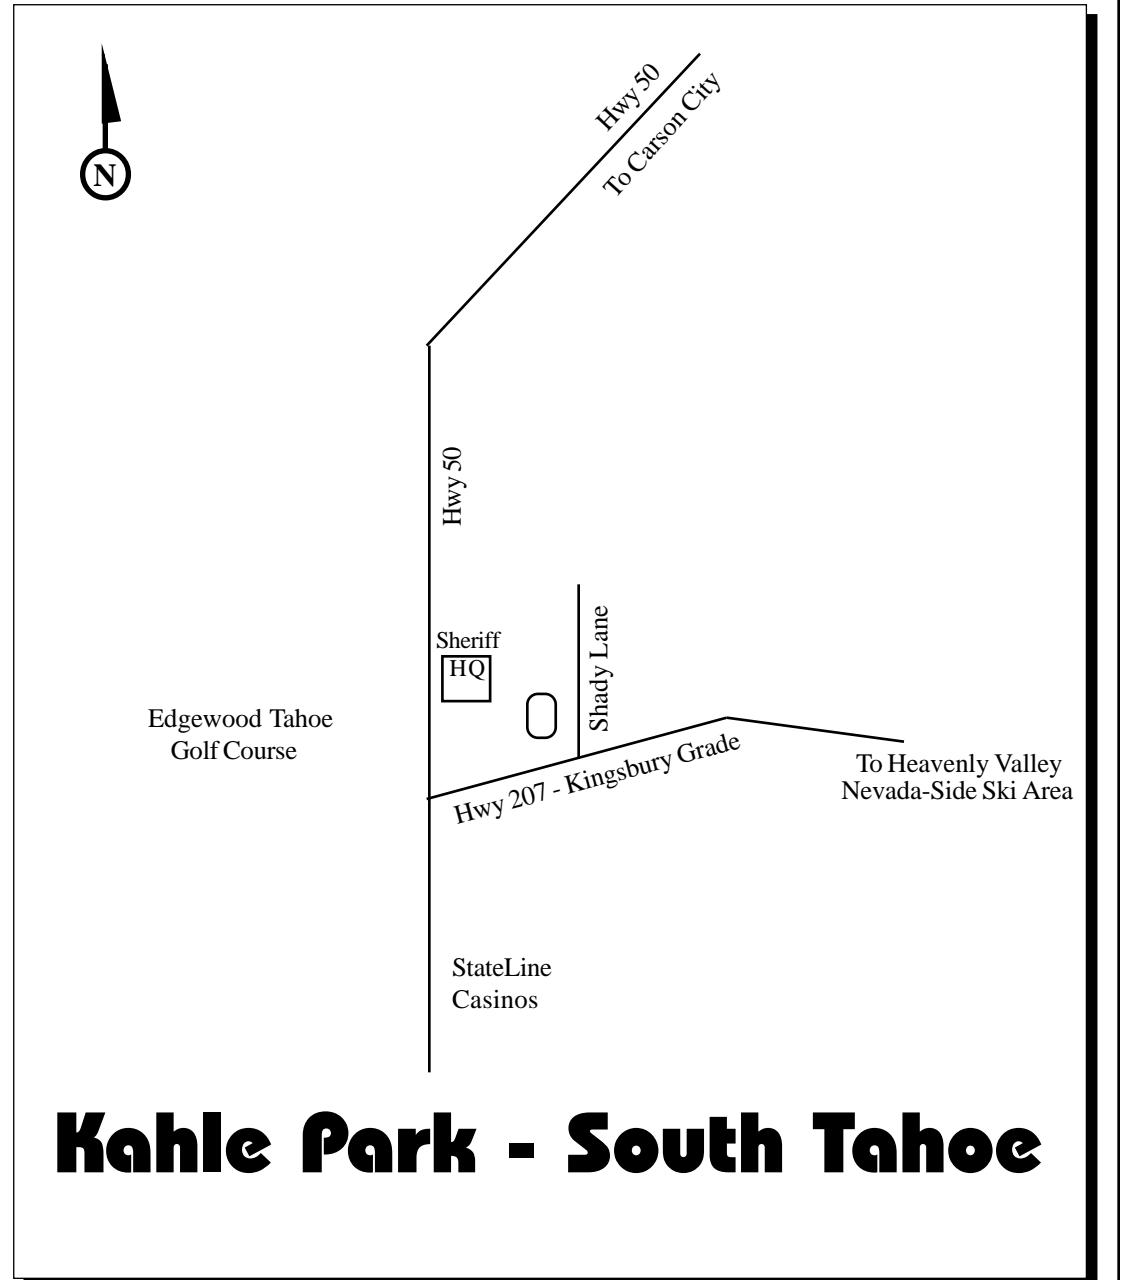

## Travel Directions:

### *General Location - Stateline, Nevada*

Kahle Park lies nestled in the Pine trees adjacent to Highway 50 and the Kingsbury Grade Highway 207 just North of the Casino strip in South Tahoe. Plan a 1 hour drive from Reno, or 30 minutes from Carson City.

### *Driving Instructions -*

1. Travel 395 to Highway 50 just South of Carson City.
2. Turn West on Highway 50 and proceed over Spooner Summit to Lake Tahoe.
3. Continue Southerly on Hwy 50 (along the lake edge) to Stateline, Nevada and the Hwy 207 intersection.
4. Turn East onto Highway 207 and proceed several hundred yards to Kahle Park on your left side.  
(Note: Shady Lane lies just above the Park)